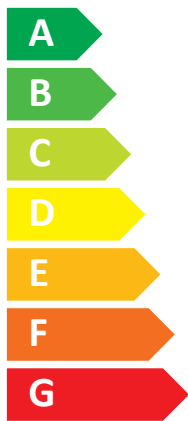

## PDC FLOOR 09

**A<sup>++</sup>**

**A**

Two icons showing sound power levels: a speaker icon with a house inside and the text "40 dB", and a house icon with a speaker outside and the text "58 dB".

Legend for power consumption in kW, shown as colored squares: dark blue for 8 kW, medium blue for 7 kW, and light blue for 6 kW.

Icon representing energy saving, showing a clock face with a dashed line and a stack of coins with an arrow pointing down.